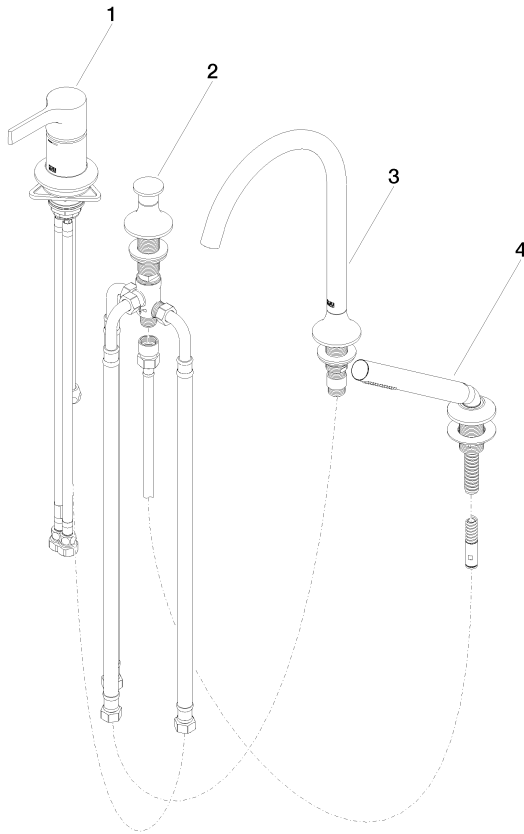

27 632 809

- spout: circular, air-enriched flow
- max. flow 24.6 l/min at 3 bar flow pressure
- Hand shower: COMPACT RAIN, max. flow rate 6.8 l/min (at 3 bar)
- complete hand shower set with anti-scale system
- automatic bath/shower diverter
- 220mm projection
- height of mixer 347 mm
- height up to aerator 244 mm
- hole diameter spout 32 mm
- hole diameter single-lever mixer 35 mm
- hole diameter for complete hand shower set 32 mm
- rosette for spout Ø 60mm
- rosette for single-lever mixer Ø 55mm
- rosette for complete hand shower set Ø 60mm
- metal shower hose 1750mm with integrated anti-twist protection

Intrinsic protection against back flow.

	Chrome	27 632 809-00
	Brushed Platinum	27 632 809-06
	Platinum	27 632 809-08
	Dark Chrome	27 632 809-19
	Brushed Durabronze (23kt Gold)	27 632 809-28
	Brushed Bronze	27 632 809-42
	Brushed Champagne (22kt Gold)	27 632 809-46
	Champagne (22kt Gold)	27 632 809-47
	Brushed Dark Platinum	27 632 809-99

Recommended miscellaneous

Perfecto installation kit - 12 614 970 90

Recommended miscellaneous

Decorative caps for Perfecto - Chrome 12 801 970-00
• 1 pair

27 632 809

Spare parts list

No.	Item Number	Name	Quantity used	Delivery time
1	29 300 809-00	connection	1	10
2	29 140 809-00	VAIA Two-way diverter for bath rim or tile edge installation - Chrome	1	10
3	13 612 809-00	VAIA Bath spout without diverter for deck mounting - Chrome	1	-
Spare part can no longer be ordered, please order the replacement item				
4	27 702 809-00	VAIA Hand shower set for bath rim or tile edge installation - Chrome	1	10